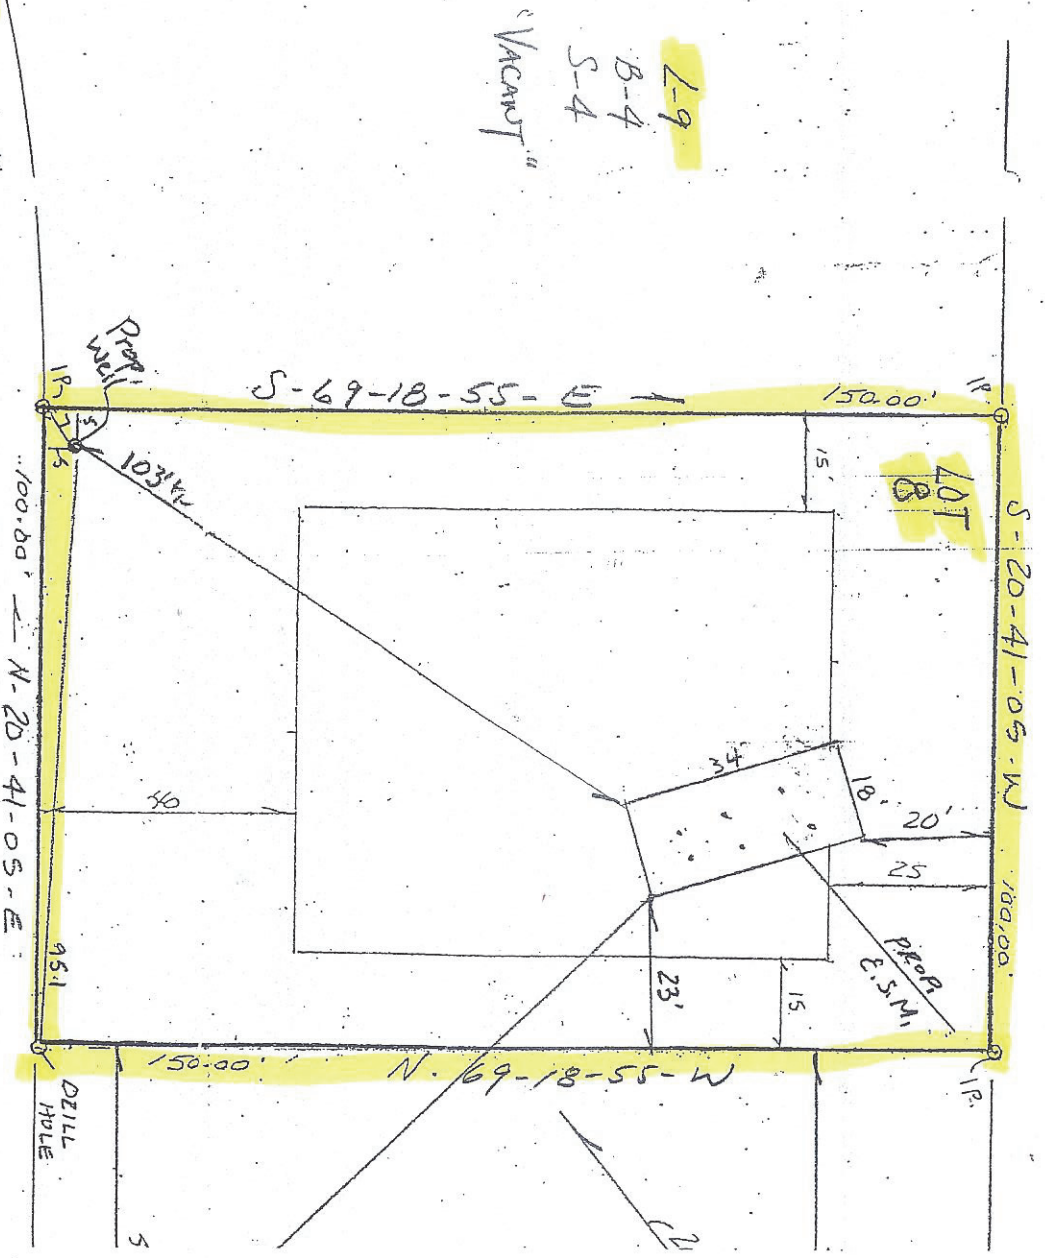

Buffer Zone 20' ± Varies

VACANT
L-9
B-4
S-4

Lot 8 = 0.344 ac. ±

RIDGE DRIVE 50' R/L

18 Ridge Drive - Gold Key Lake Estates
Millsbnd, PA
1 Acre ± - \$25,900.