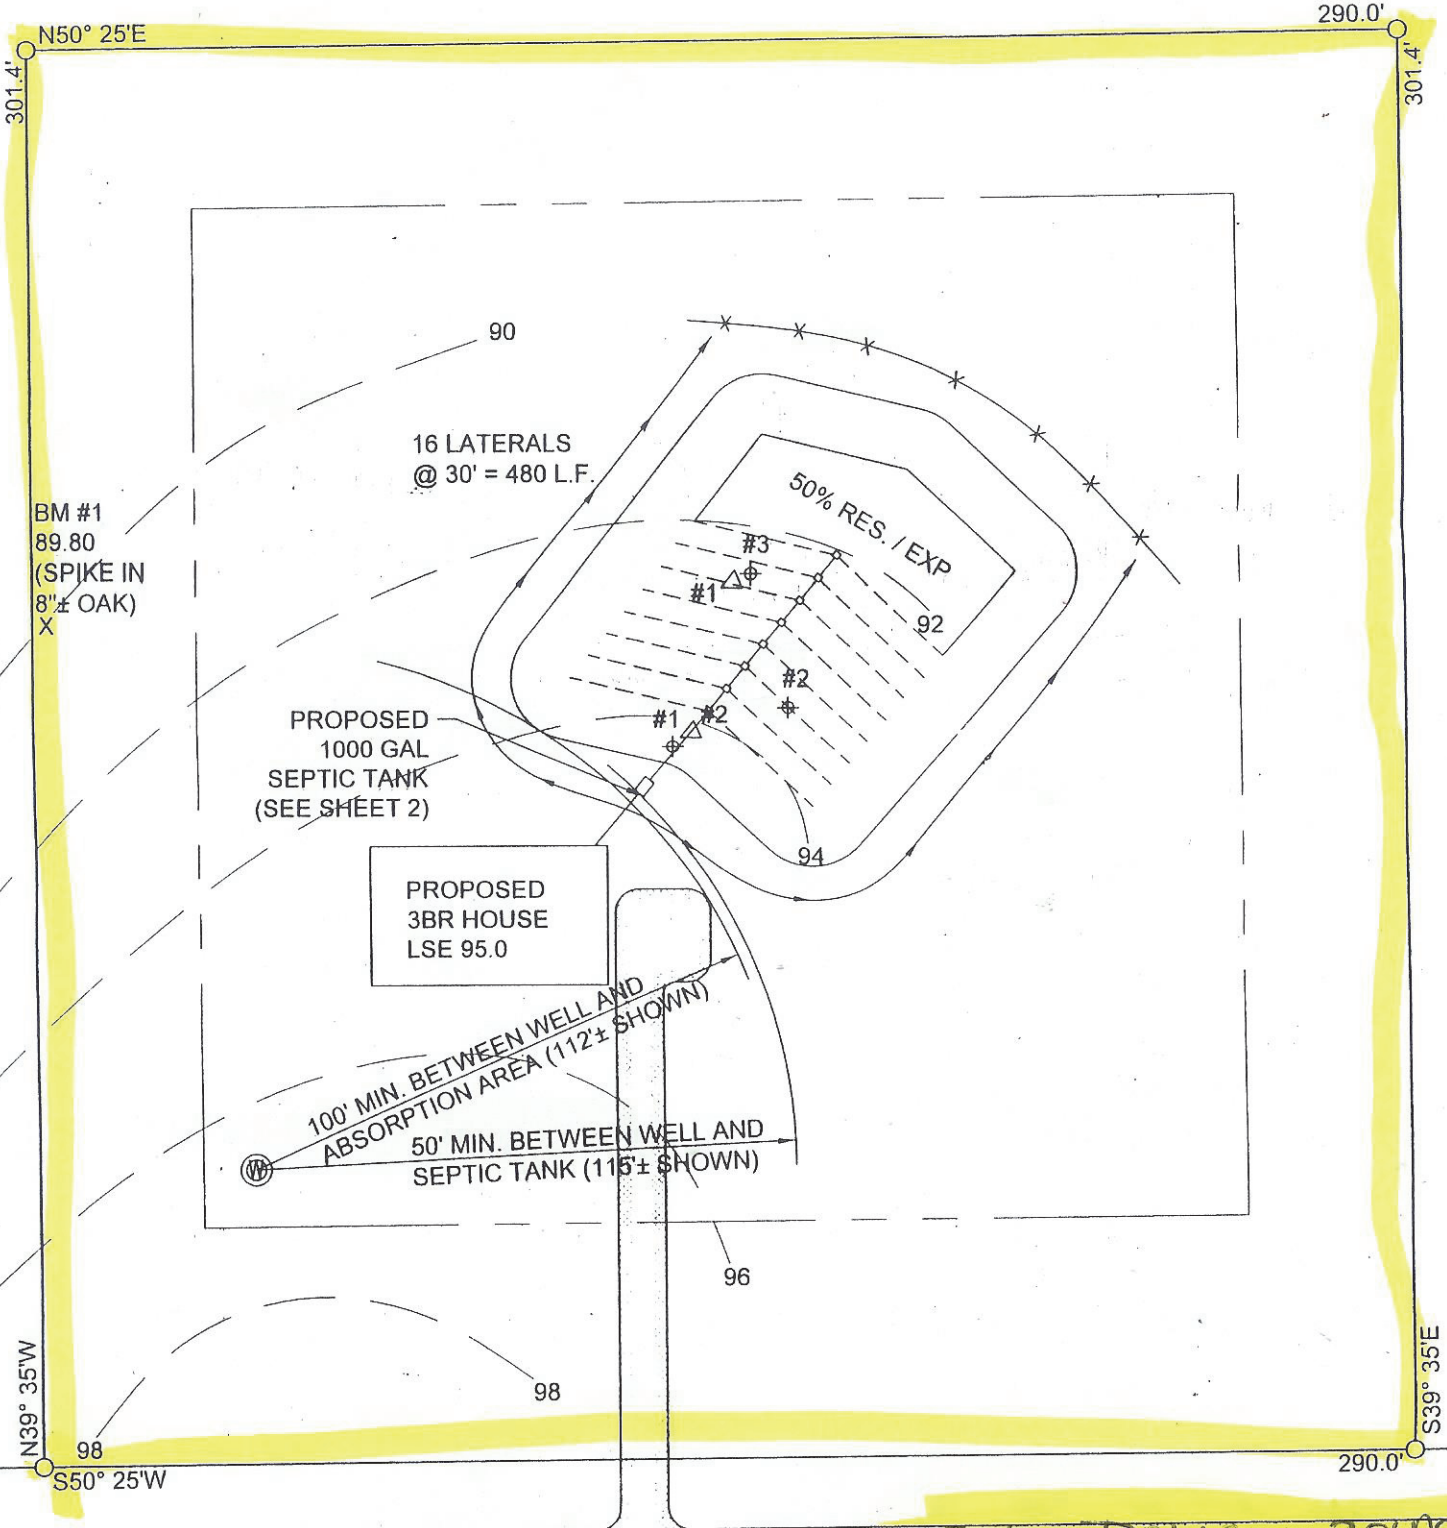

N/F ROBAK

GEBA DRIVE (T.R. 55)

Geba Drive - 2.01 Acres - # 39,900.

Town of Lumberland

TARAS HEVENKO ROAD

TO CU